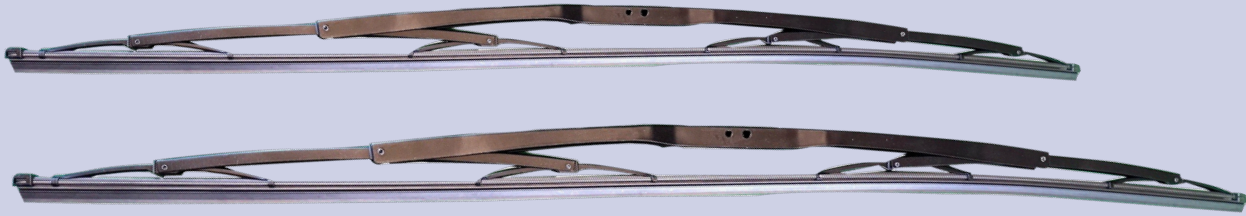

# 205 Series Blade

## 36" and 40" Framed Blade

### 36" Blade fits 18mm saddle without adapter

21mm and 26mm adapters with bolts are included in package

21mm adapter

26mm adapter

### 40" Blade fits 13.6mm saddle without adapter

16 / 17mm adapter with bolts is included in package