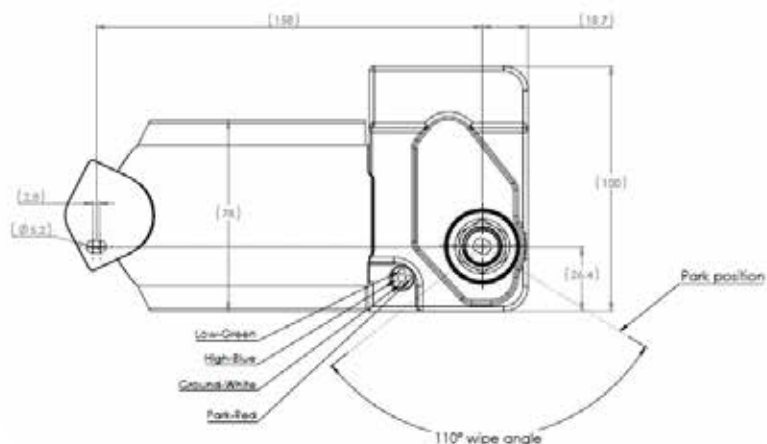

www.wexcoind.com

customerservice@wexcoind.com

WEXCO Industries
3 Barnet Road
Pine Brook, New Jersey 07058

(800) 528-3048

200811r1