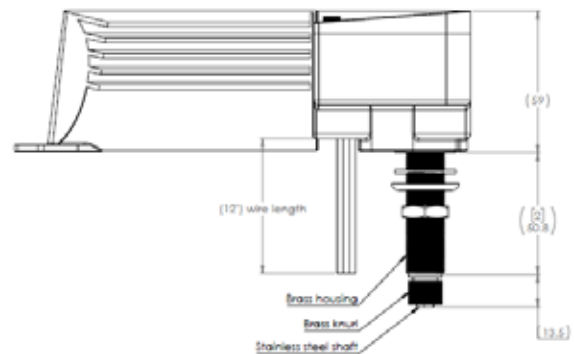

www.wexcoind.com

customerservice@wexcoind.com

WEXCO Industries
3 Barnet Road
Pine Brook, New Jersey 07058

(800) 528-3048

200811r1