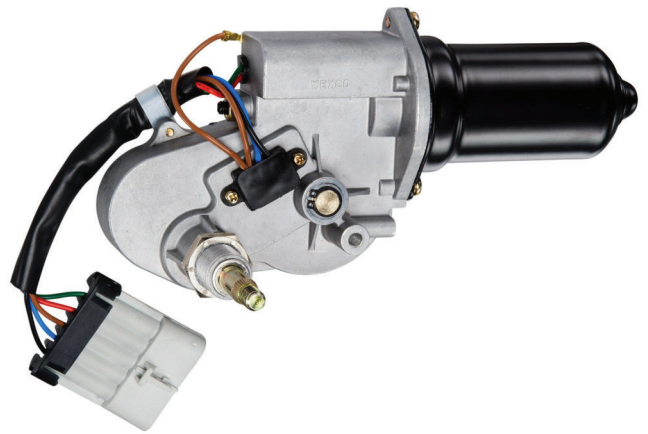

Large Sweep Motor

- 2 Speeds
- Drives up to 24" / 600mm radial arms and blades
- Available in pre-set sweep angles of 135*, 145, or 172 degrees
- Optional integrated washer spray nozzle
- Combination mounting bolt / washer fluid port so only 2 holes in the glass or bulkhead are required to install this motor
- Optional mounting hardware kits for thru-the-glass mount or metal bulkhead mount

MOTOR TORQUE: 18Nm

VOLTAGE: 12v or 24v configurations are available

LOW SPEED: 35 sweeps per minute

HIGH SPEED: 50 sweeps per minute

PARK CIRCUITRY: dynamic park

WEIGHT: 2.5 pounds / 1.1 kilograms

SHAFT:

*** 135 degree motor:**

½" drum, 1" length

145 and 172 degree motors:

10 x 8 DIN, stainless steel, 1" length

GROUNDING: isolated, brown wire

FUSING: 20 amps min.

PARK POSITION: right hand

Recommended for

- Thru-the-glass or bulkhead installations
- Rear windows
- ATV / UTV
- Side by side
- Marine
- Material handling vehicles
- Skid steer