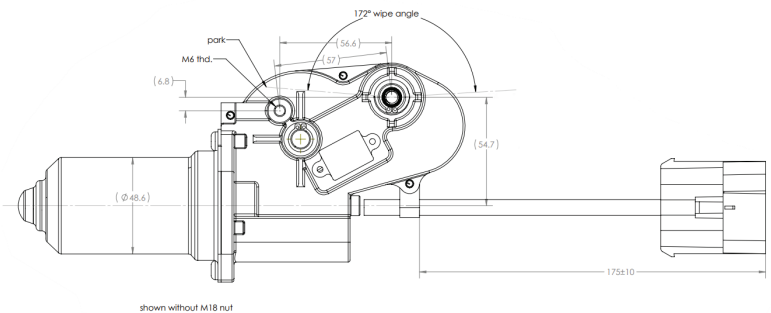

Large Sweep Motor

- 2 Speeds
- Drives up to 24" / 600mm radial arms and blades
- Available in pre-set sweep angles of 135*, 145, or 172 degrees
- Optional integrated washer spray nozzle
- Combination mounting bolt / washer fluid port so only 2 holes in the glass or bulkhead are required to install this motor
- Optional mounting hardware kits for thru-the-glass mount or metal bulkhead mount

½" drum, 1" length

145 and 172 degree motors:

10 x 8 DIN, stainless steel, 1" length

GROUNDING: isolated, brown wire

FUSING: 20 amps min.

PARK POSITION: right hand

Recommended for

- Thru-the-glass or bulkhead installations
- Rear windows
- ATV / UTV
- Side by side
- Marine
- Material handling vehicles
- Skid steer